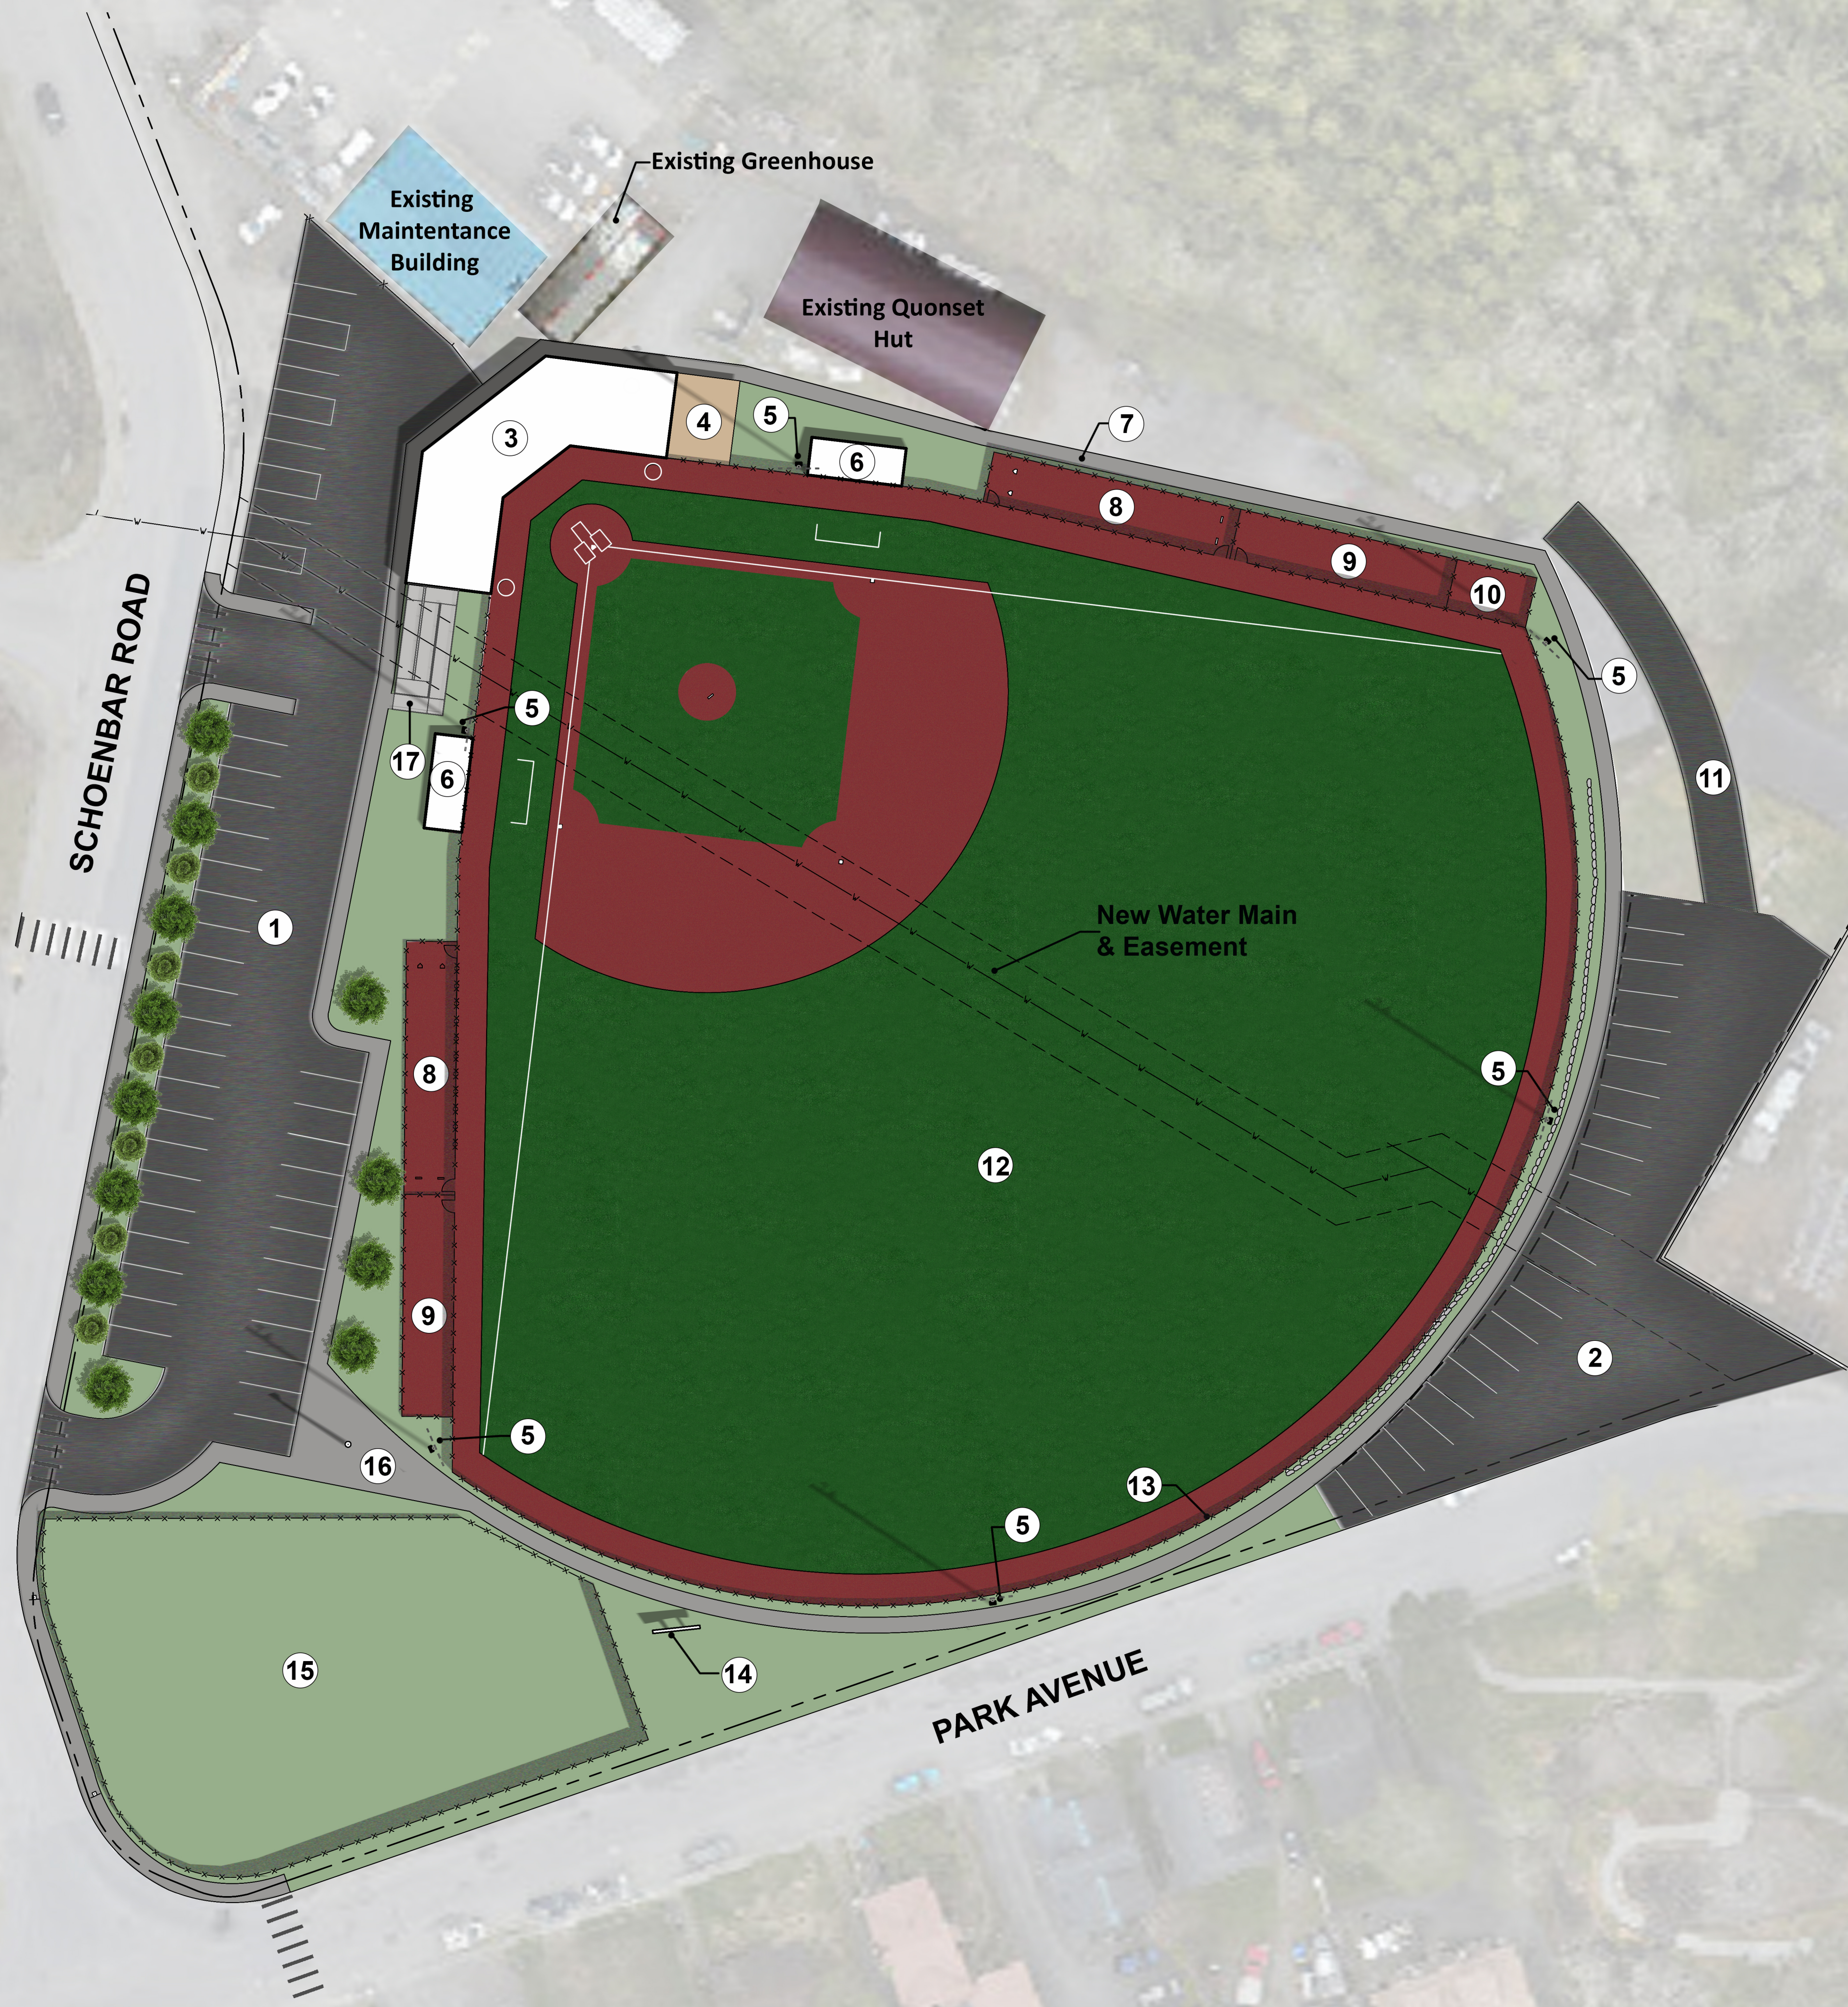

**LEGEND**

- ① Parking Area (43 Spaces)
- ② Parking Area (22 Spaces)
- ③ Covered Grandstands w/Restrooms, Concessions, Meeting Rooms, & Storage
- ④ Viewing Platform
- ⑤ Stadium Light Pole
- ⑥ Dugout
- ⑦ Sidewalk
- ⑧ Bullpen
- ⑨ Batting Cage
- ⑩ L-Screen Storage
- ⑪ Gated Access Drive
- ⑫ Turfed Ball Field
- ⑬ 8' High Fencing
- ⑭ Scoreboard
- ⑮ Fenced Playground or Dog Park
- ⑯ Lighted Flag Pole
- ⑰ ADA Ramp to Grandstands

Schoenbar Middle School

SCHOENBAR ROAD

PARK AVENUE

FAIR STREET

Skate Park