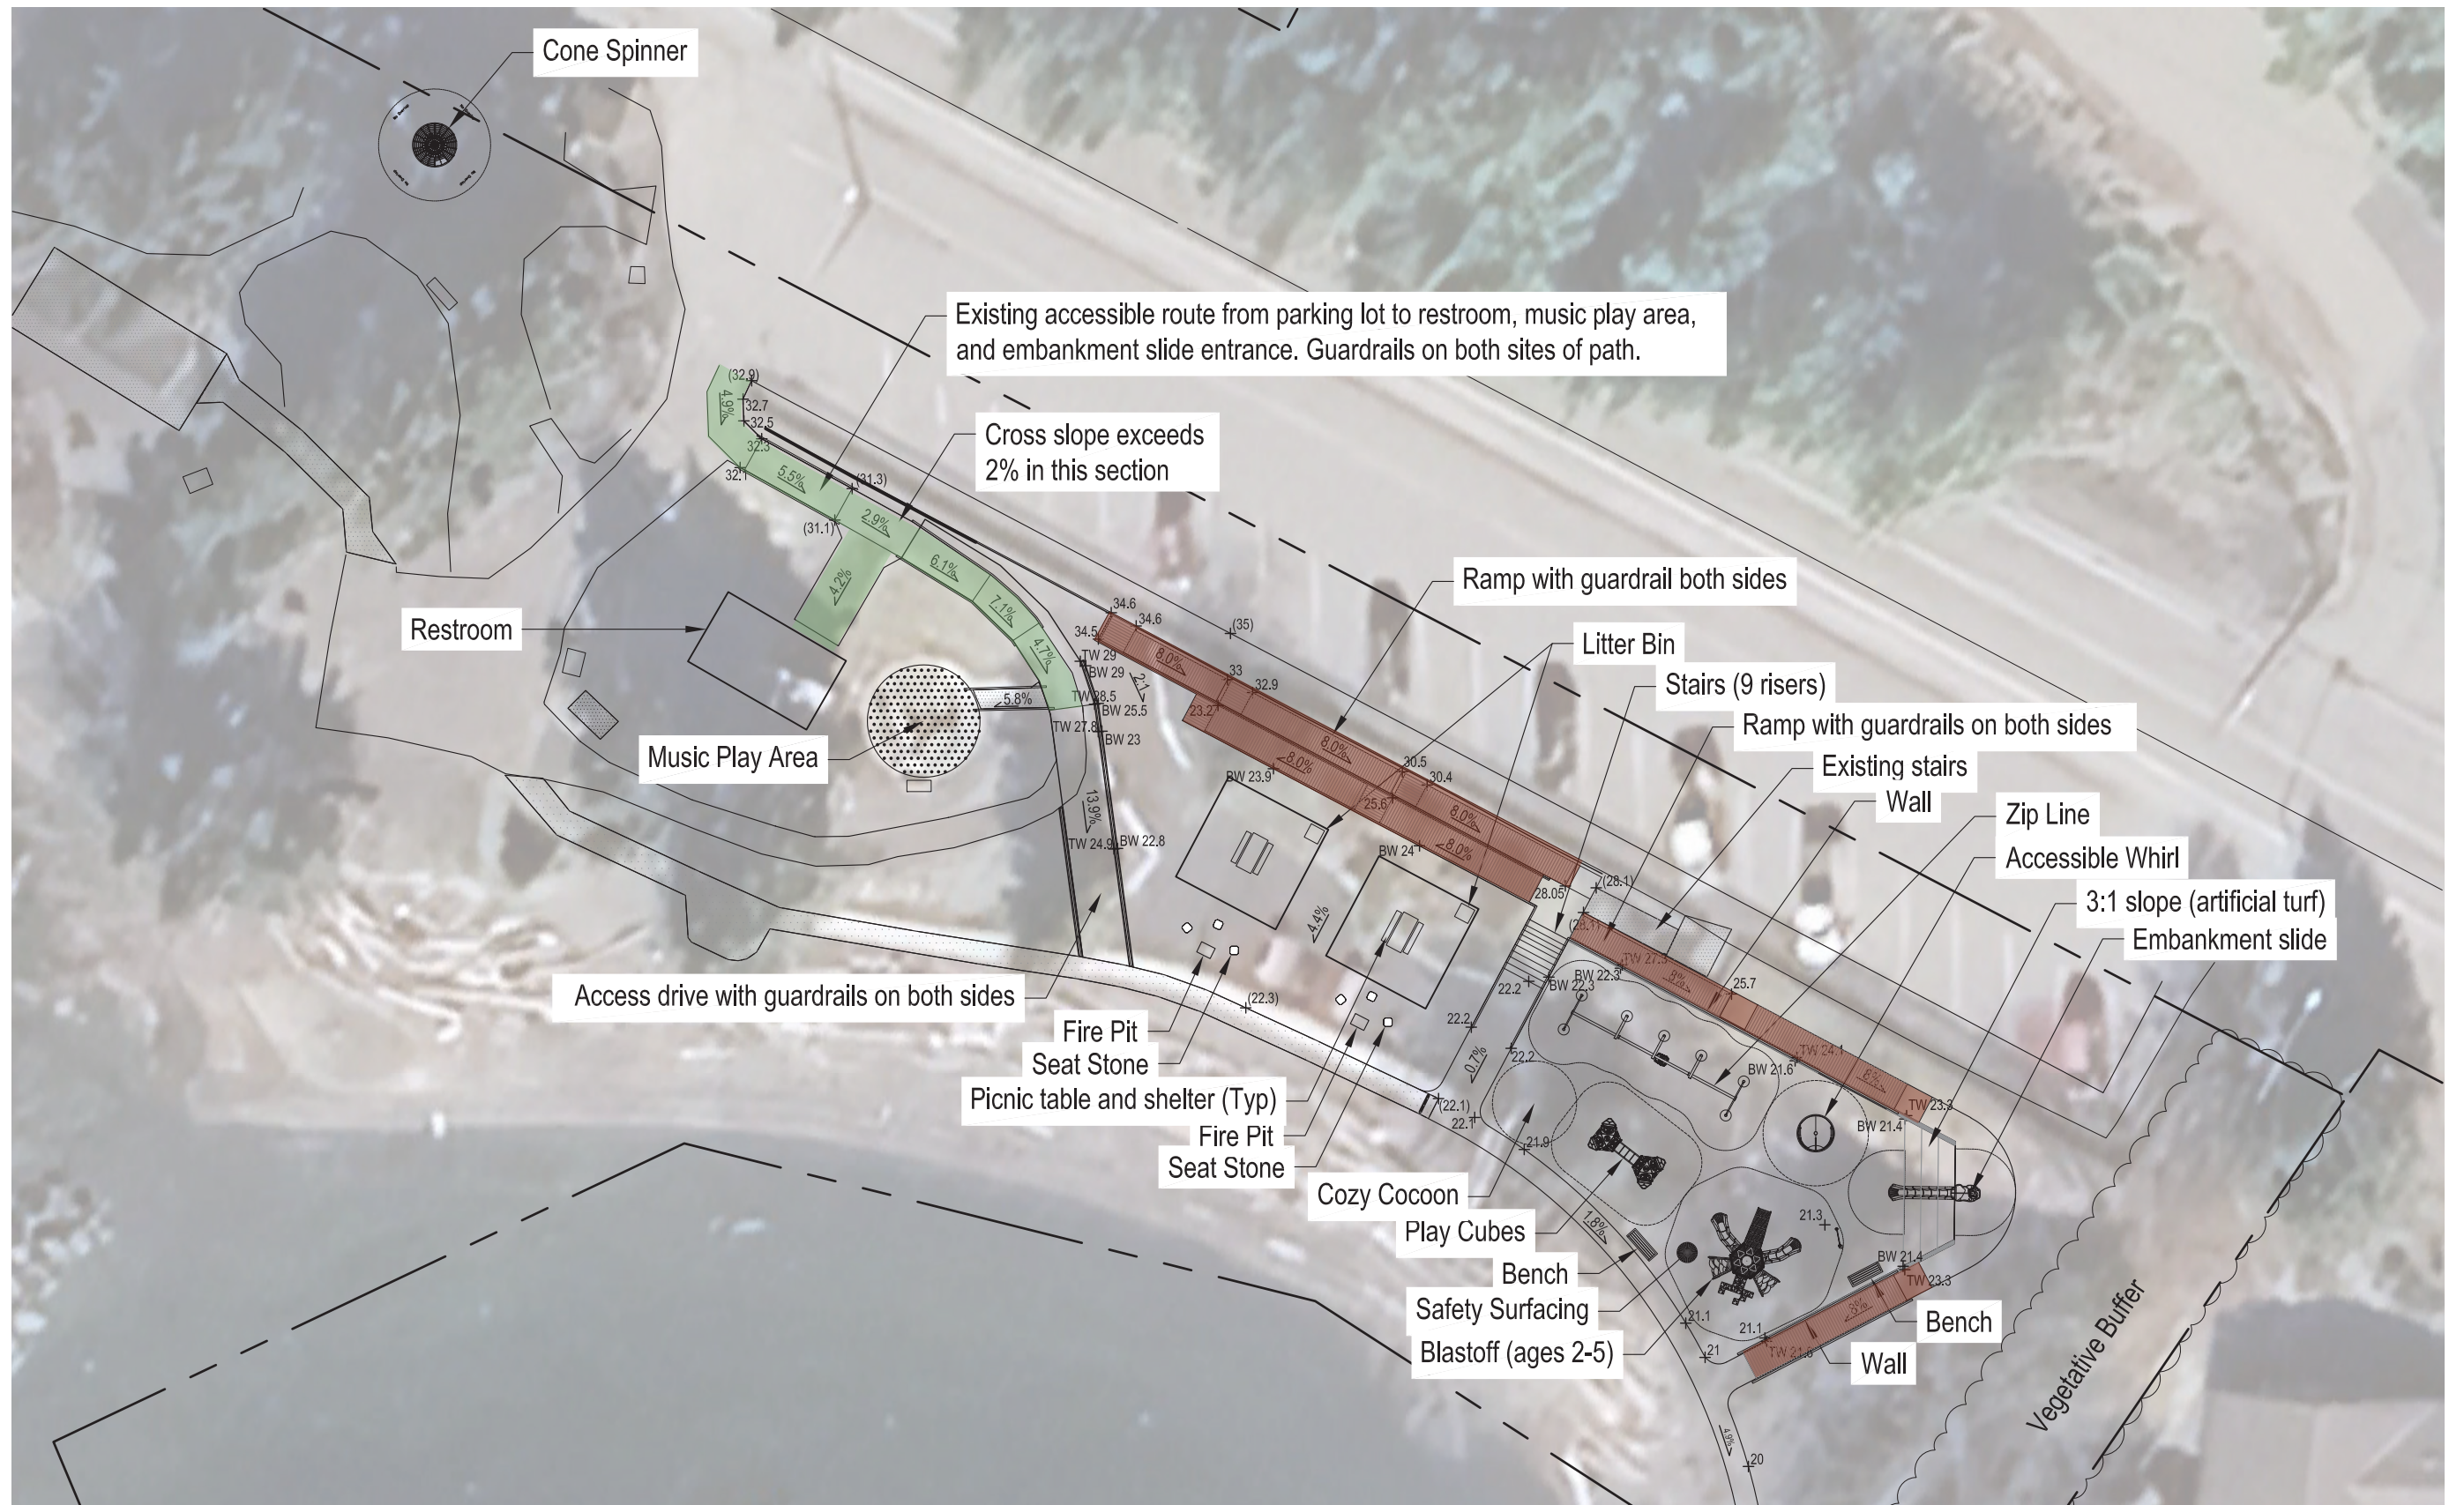

rotary beach park

accessibility and playground upgrades

south site - concept a

rev. 2023/09/20

rotary beach park

accessibility and playground upgrades

Zip Line

Double Decker Cone Spinner

Quantis A.3

Embankment Slide

Blast Off

Cozy Cocoon

south site - concept a equipment

rev. 2023/09/20

0 15 30 60FT
1"=30'-0" @ 11x17

rotary beach park

accessibility and playground upgrades

south site - concept b

rev. 2023/09/20

rotary beach park

accessibility and playground upgrades

Zip Line

Play Cubes

Accessible Whirl

Cozy Cocoon

Blast Off

Double Decker Cone Spinner

Embankment Slide

south site - concept b equipment

rev. 2023/09/20

0 15 30 60FT
1"=30'-0" @ 11x17