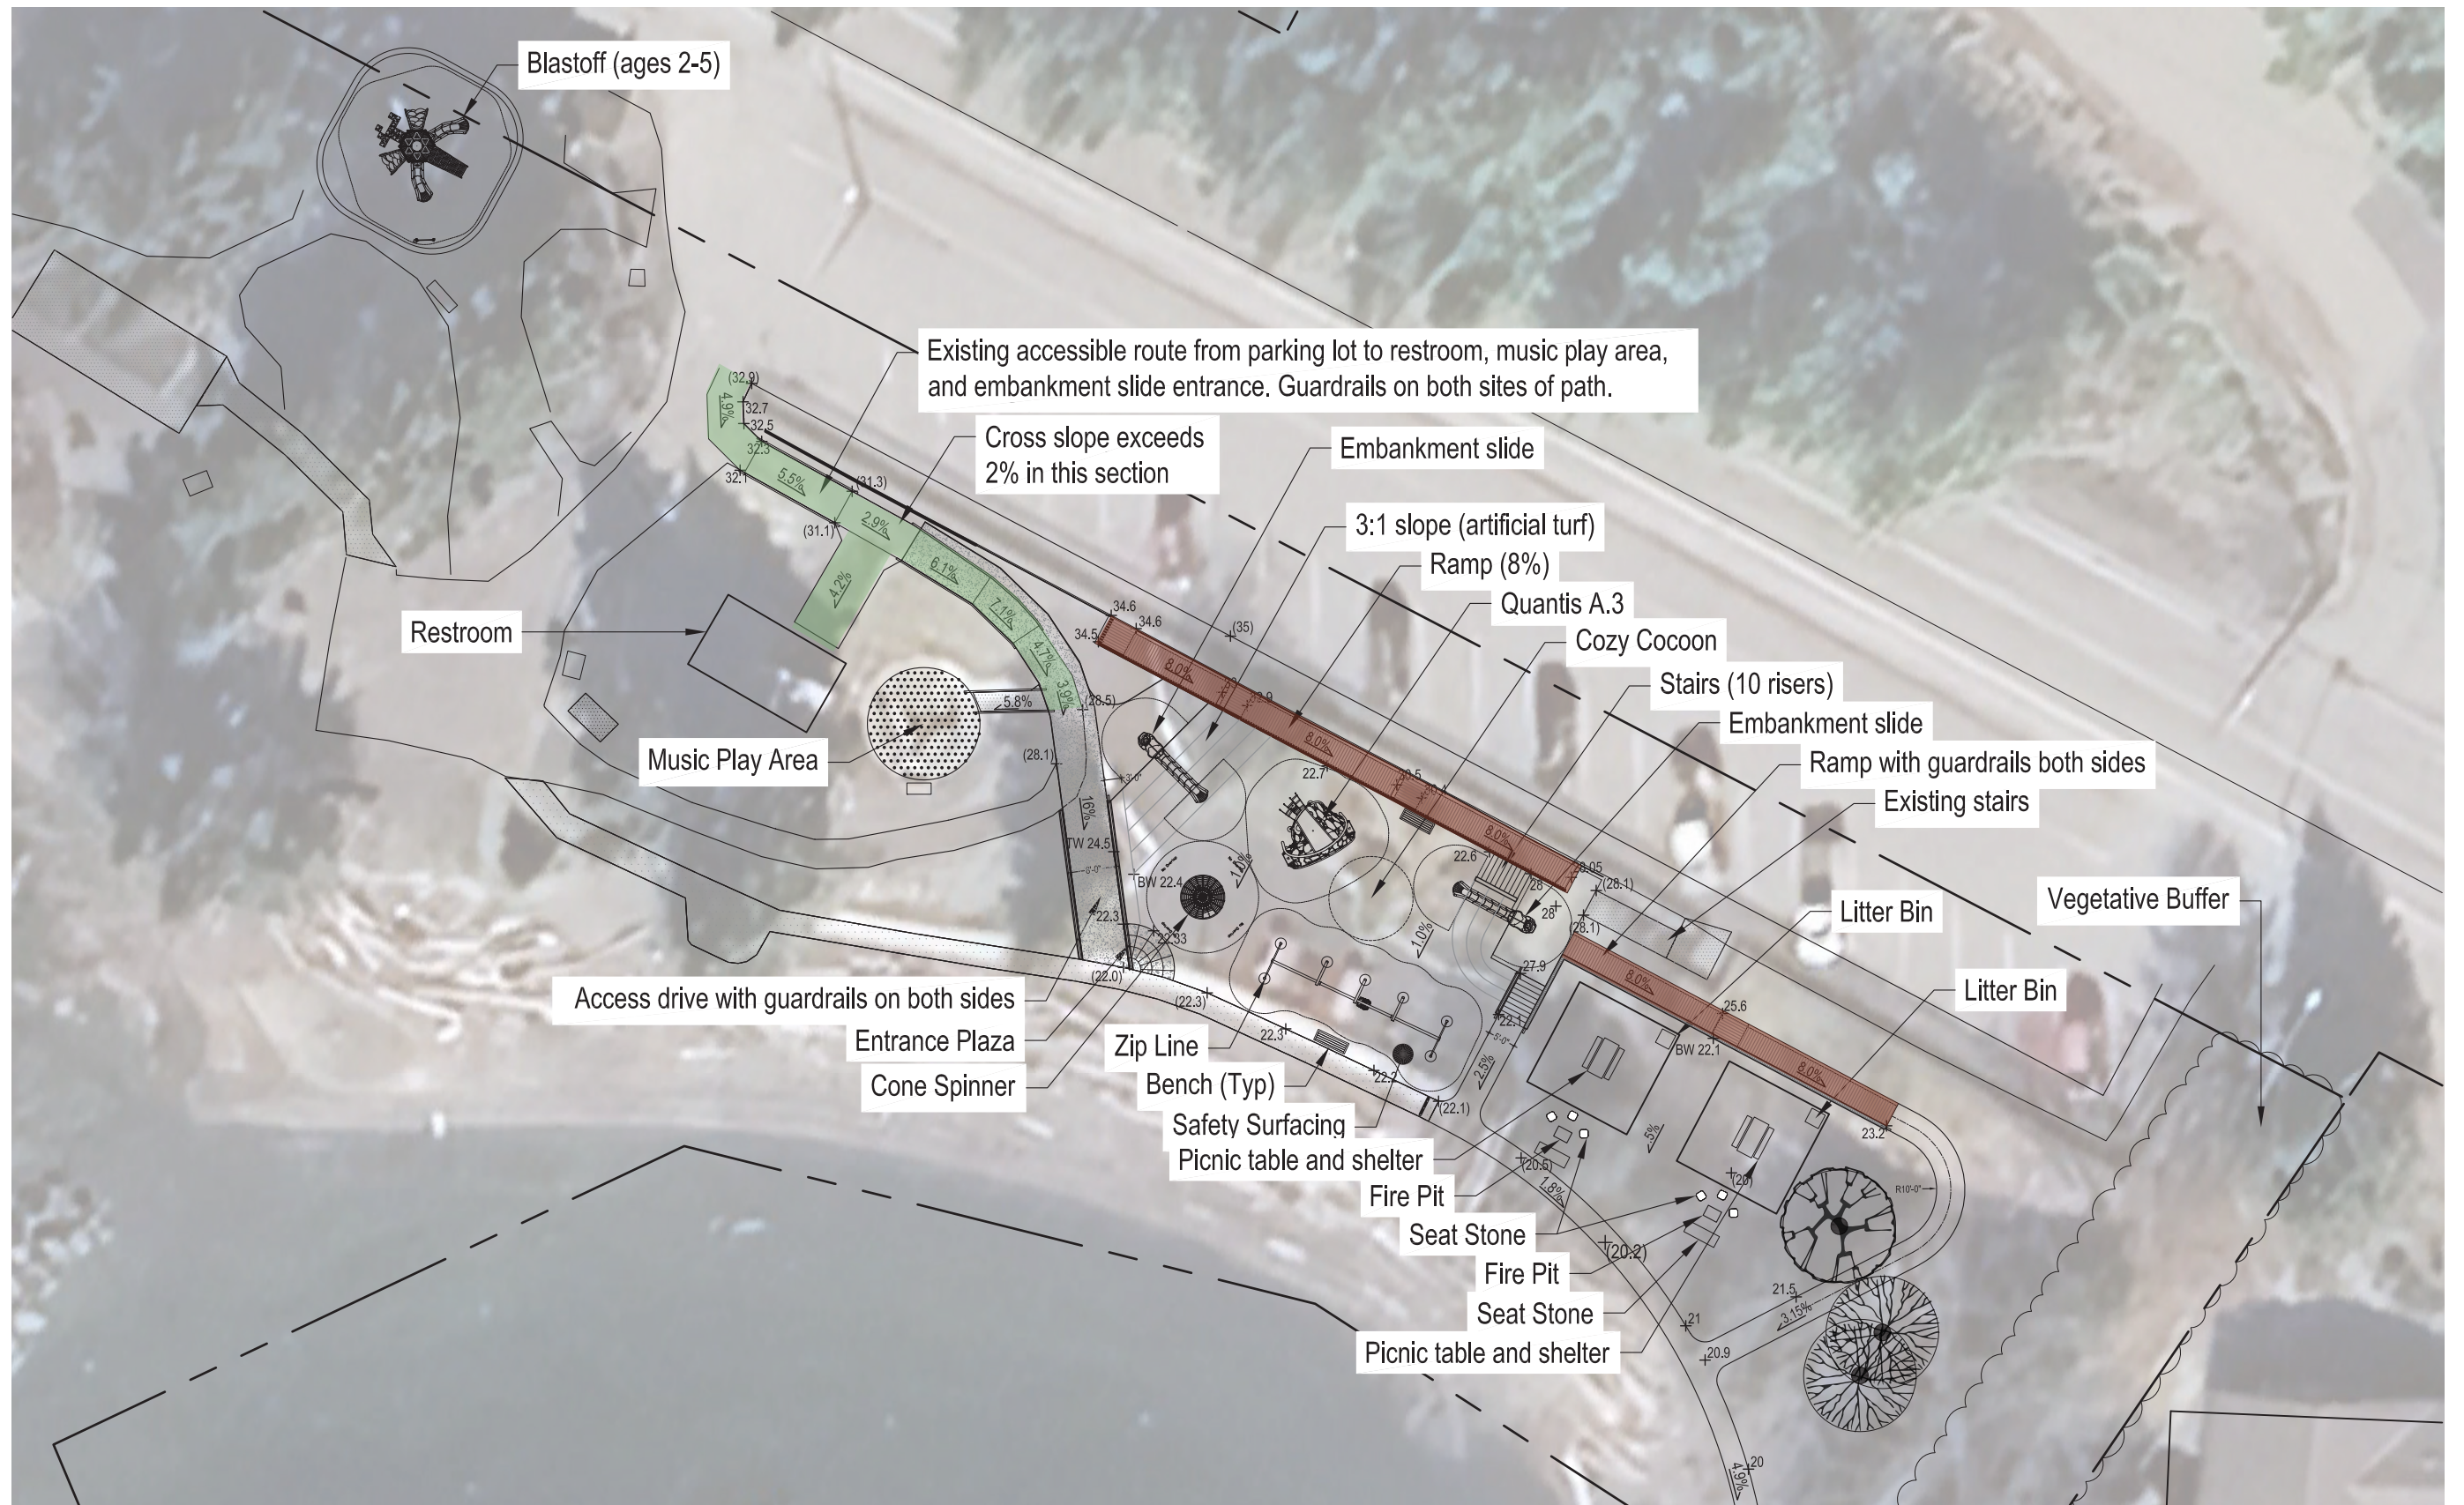

rotary beach park

accessibility and playground upgrades

south site - concept a

rev. 2023/09/20

rotary beach park

accessibility and playground upgrades

Zip Line

Double Decker Cone Spinner

Quantis A.3

Embankment Slide

Blast Off

Cozy Cocoon

south site - concept a equipment

rev. 2023/09/20

0 15 30 60FT
1"=30'-0" @ 11x17

rotary beach park

accessibility and playground upgrades

south site - concept b

rev. 2023/09/20

rotary beach park

accessibility and playground upgrades

Zip Line

Play Cubes

Accessible Whirl

Cozy Cocoon

Blast Off

Double Decker Cone Spinner

Embankment Slide

south site - concept b equipment

rev. 2023/09/20

0 15 30 60FT
1"=30'-0" @ 11x17