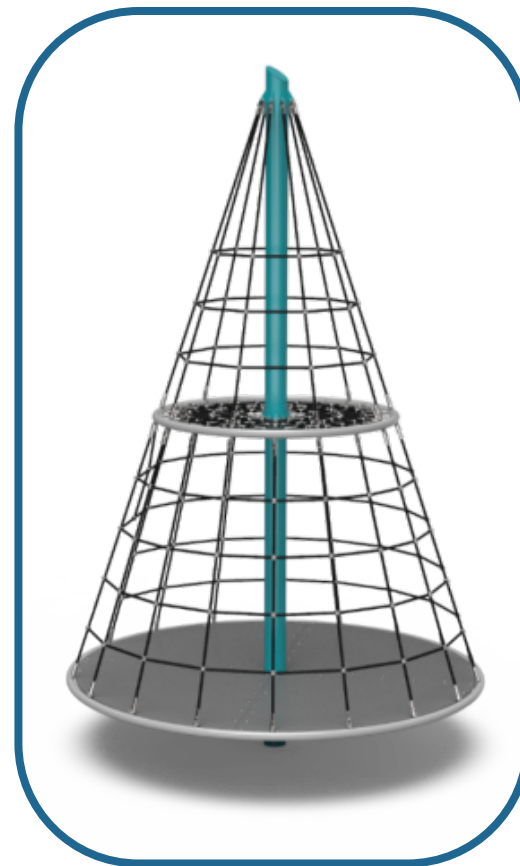

rotary beach park

accessibility and playground upgrades

south site - concept a

rev. 2023/09/20

rotary beach park

accessibility and playground upgrades

Zip Line

Double Decker Cone Spinner

Quantis A.3

Embankment Slide

Blast Off

Cozy Cocoon

south site - concept a equipment

rev. 2023/09/20

0 15 30 60FT
1"=30'-0" @ 11x17

rotary beach park

accessibility and playground upgrades

south site - concept b

rev. 2023/09/20

rotary beach park

accessibility and playground upgrades

Zip Line

Play Cubes

Accessible Whirl

Cozy Cocoon

Blast Off

Double Decker Cone Spinner

Embankment Slide

south site - concept b equipment

rev. 2023/09/20

0 15 30 60FT
1"=30'-0" @ 11x17