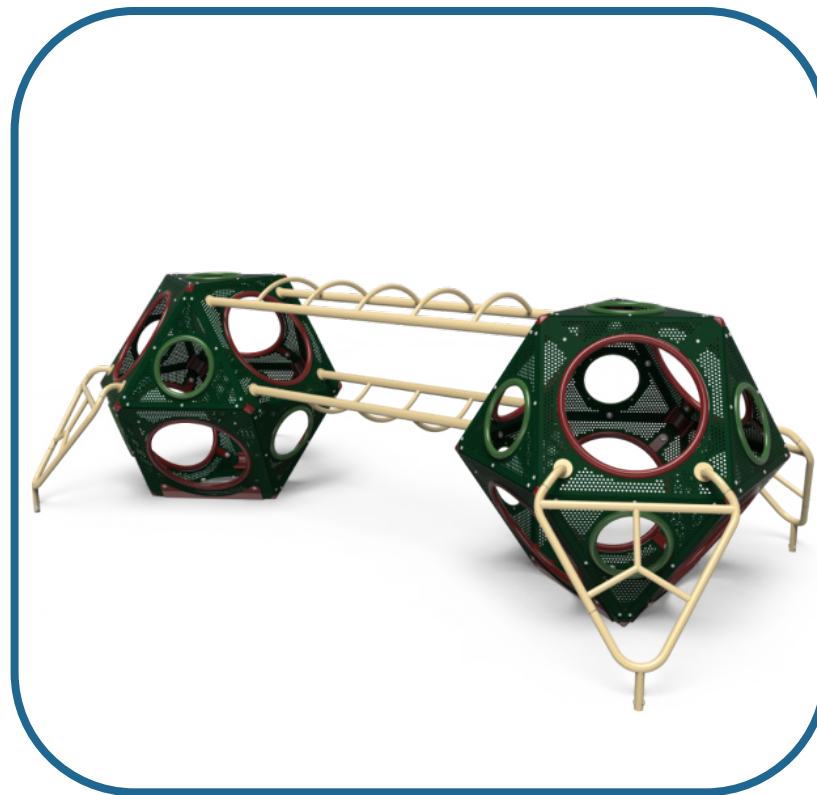

rotary beach park

accessibility and playground upgrades

south site - concept a

rev. 2023/09/20

rotary beach park

accessibility and playground upgrades

Zip Line

Double Decker Cone Spinner

Quantis A.3

Embankment Slide

Blast Off

Cozy Cocoon

south site - concept a equipment

rev. 2023/09/20

0 15 30 60FT
1"=30'-0" @ 11x17

rotary beach park

accessibility and playground upgrades

south site - concept b

rev. 2023/09/20

rotary beach park

accessibility and playground upgrades

Zip Line

Play Cubes

Accessible Whirl

Cozy Cocoon

Blast Off

Double Decker Cone Spinner

Embankment Slide

south site - concept b equipment

rev. 2023/09/20

0 15 30 60FT
1"=30'-0" @ 11x17