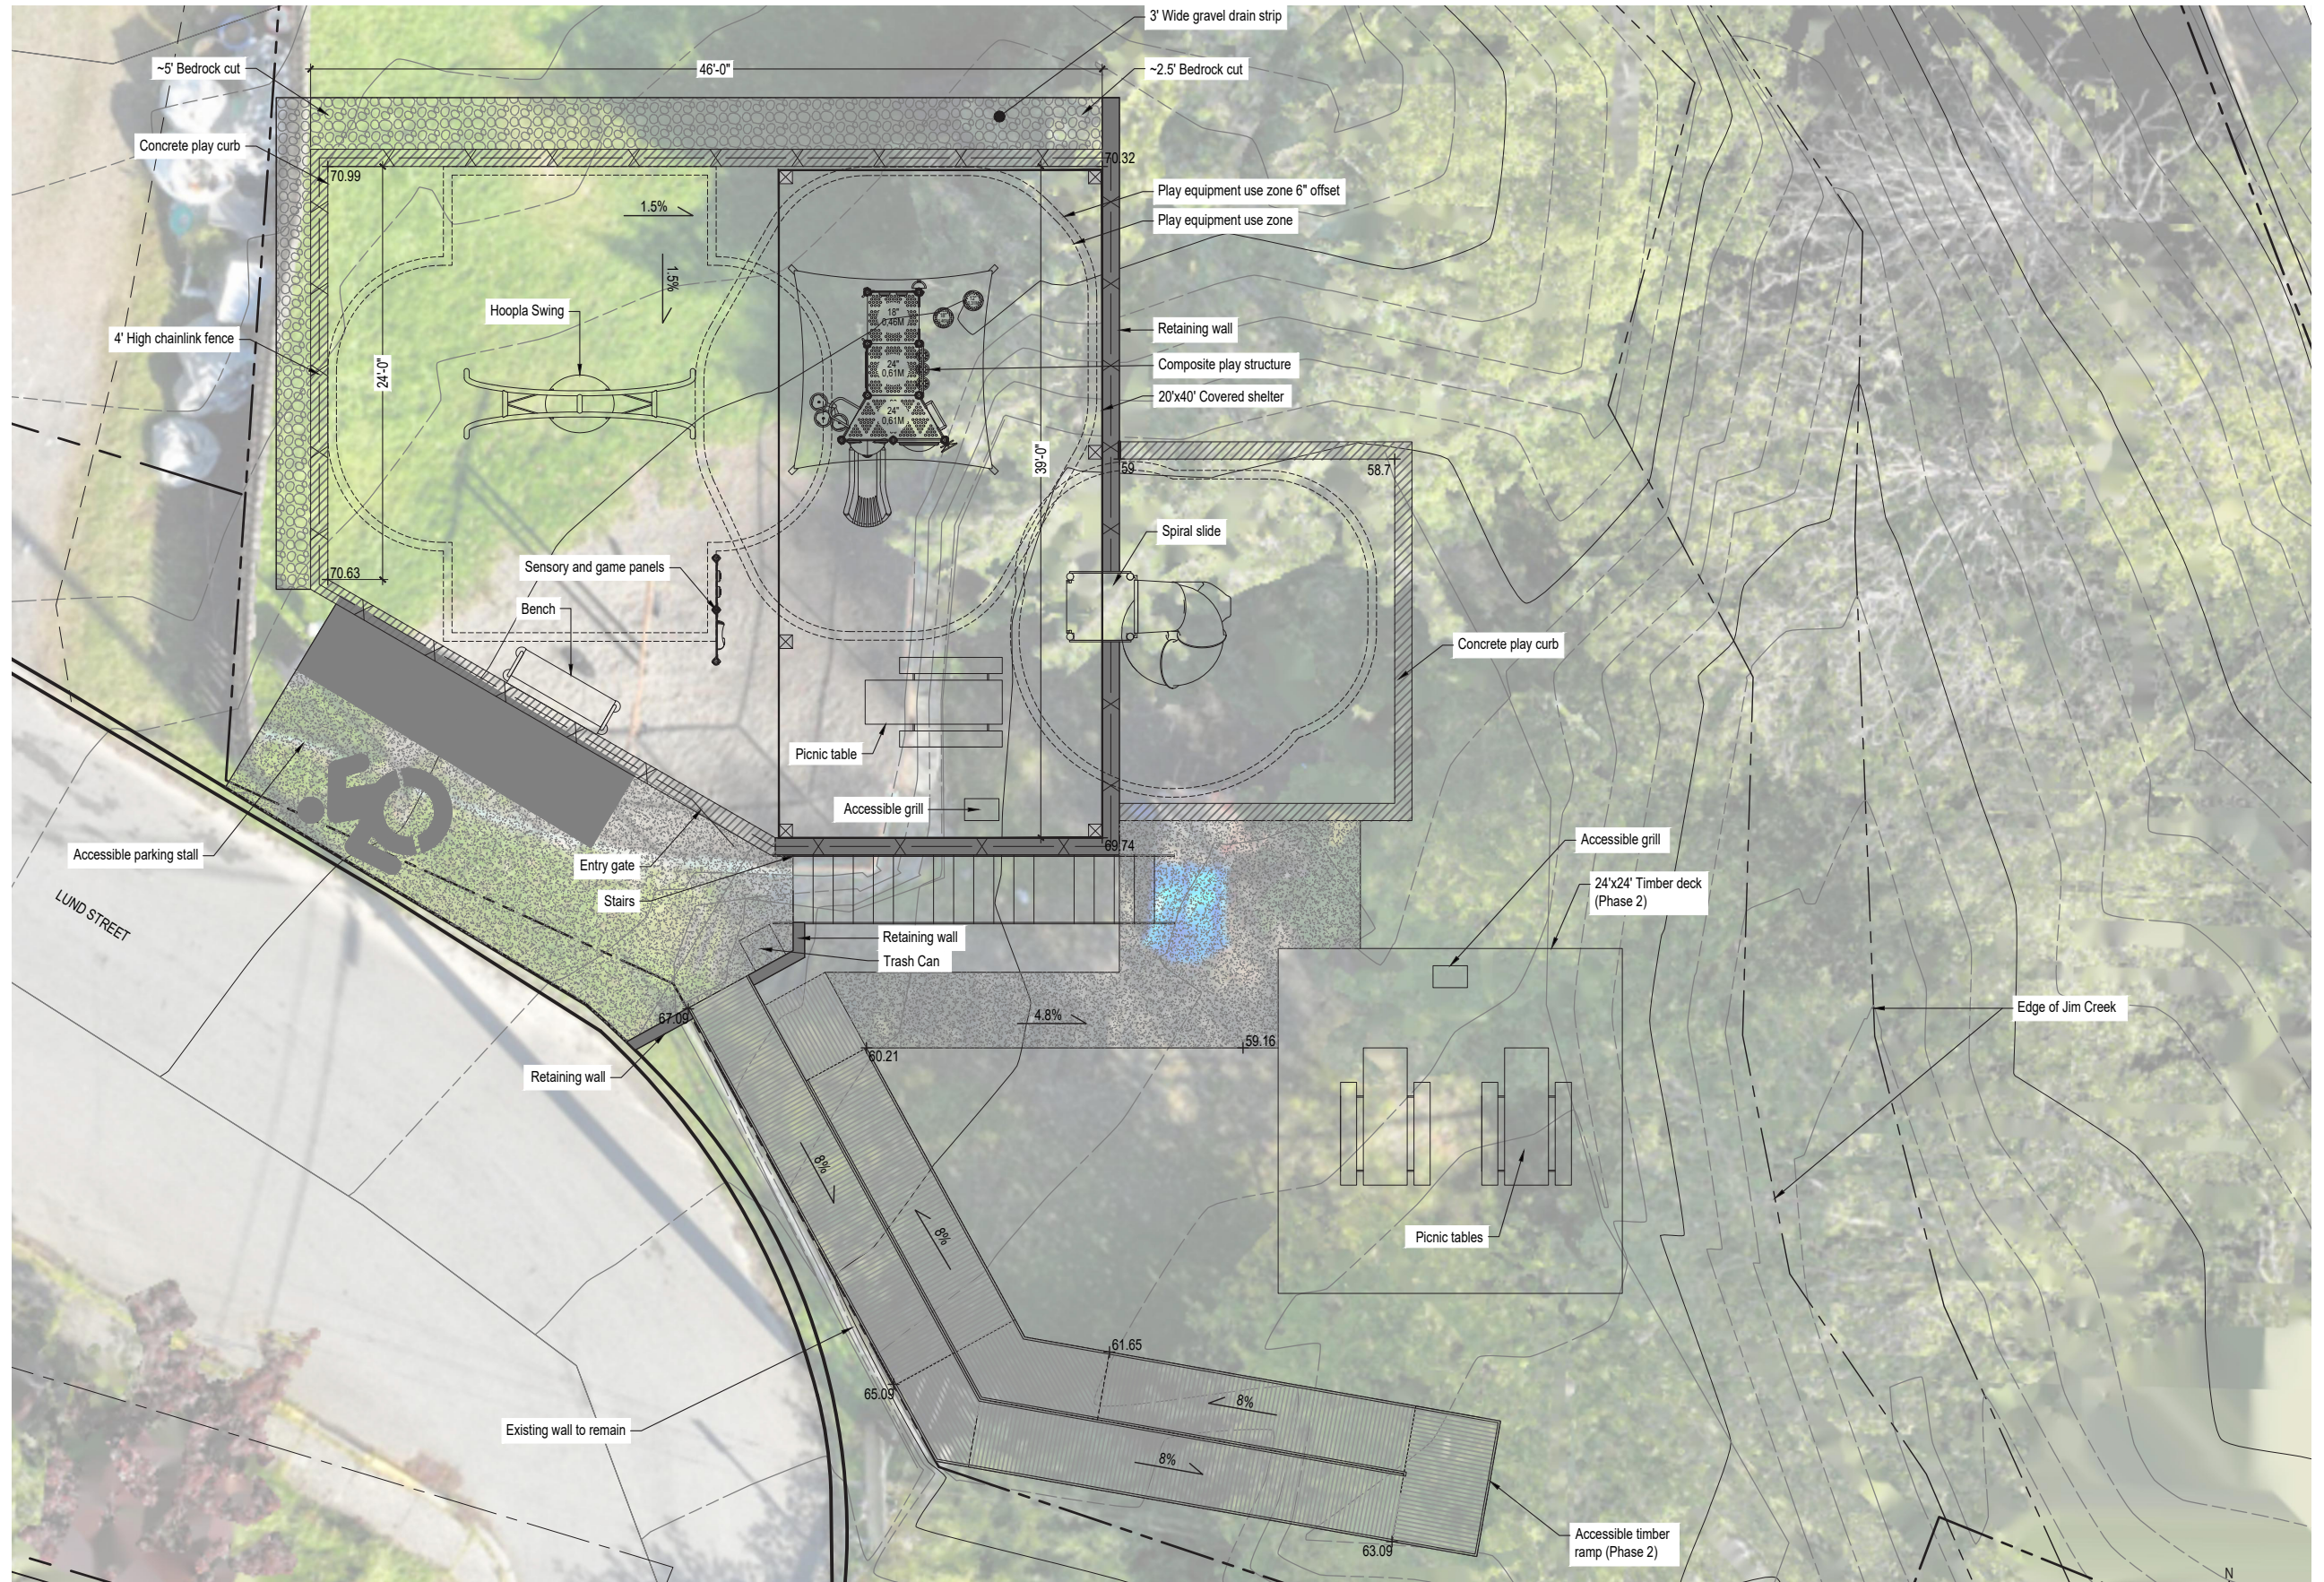

## Lund Street Tot Lot - Concept a

rev: 2024/09/25

# ketchikan gateway borough

parks and playground upgrades

Composite Structure

Hoopla Swing

Swing Set

Spiral Slide

Sensory and Play Panels