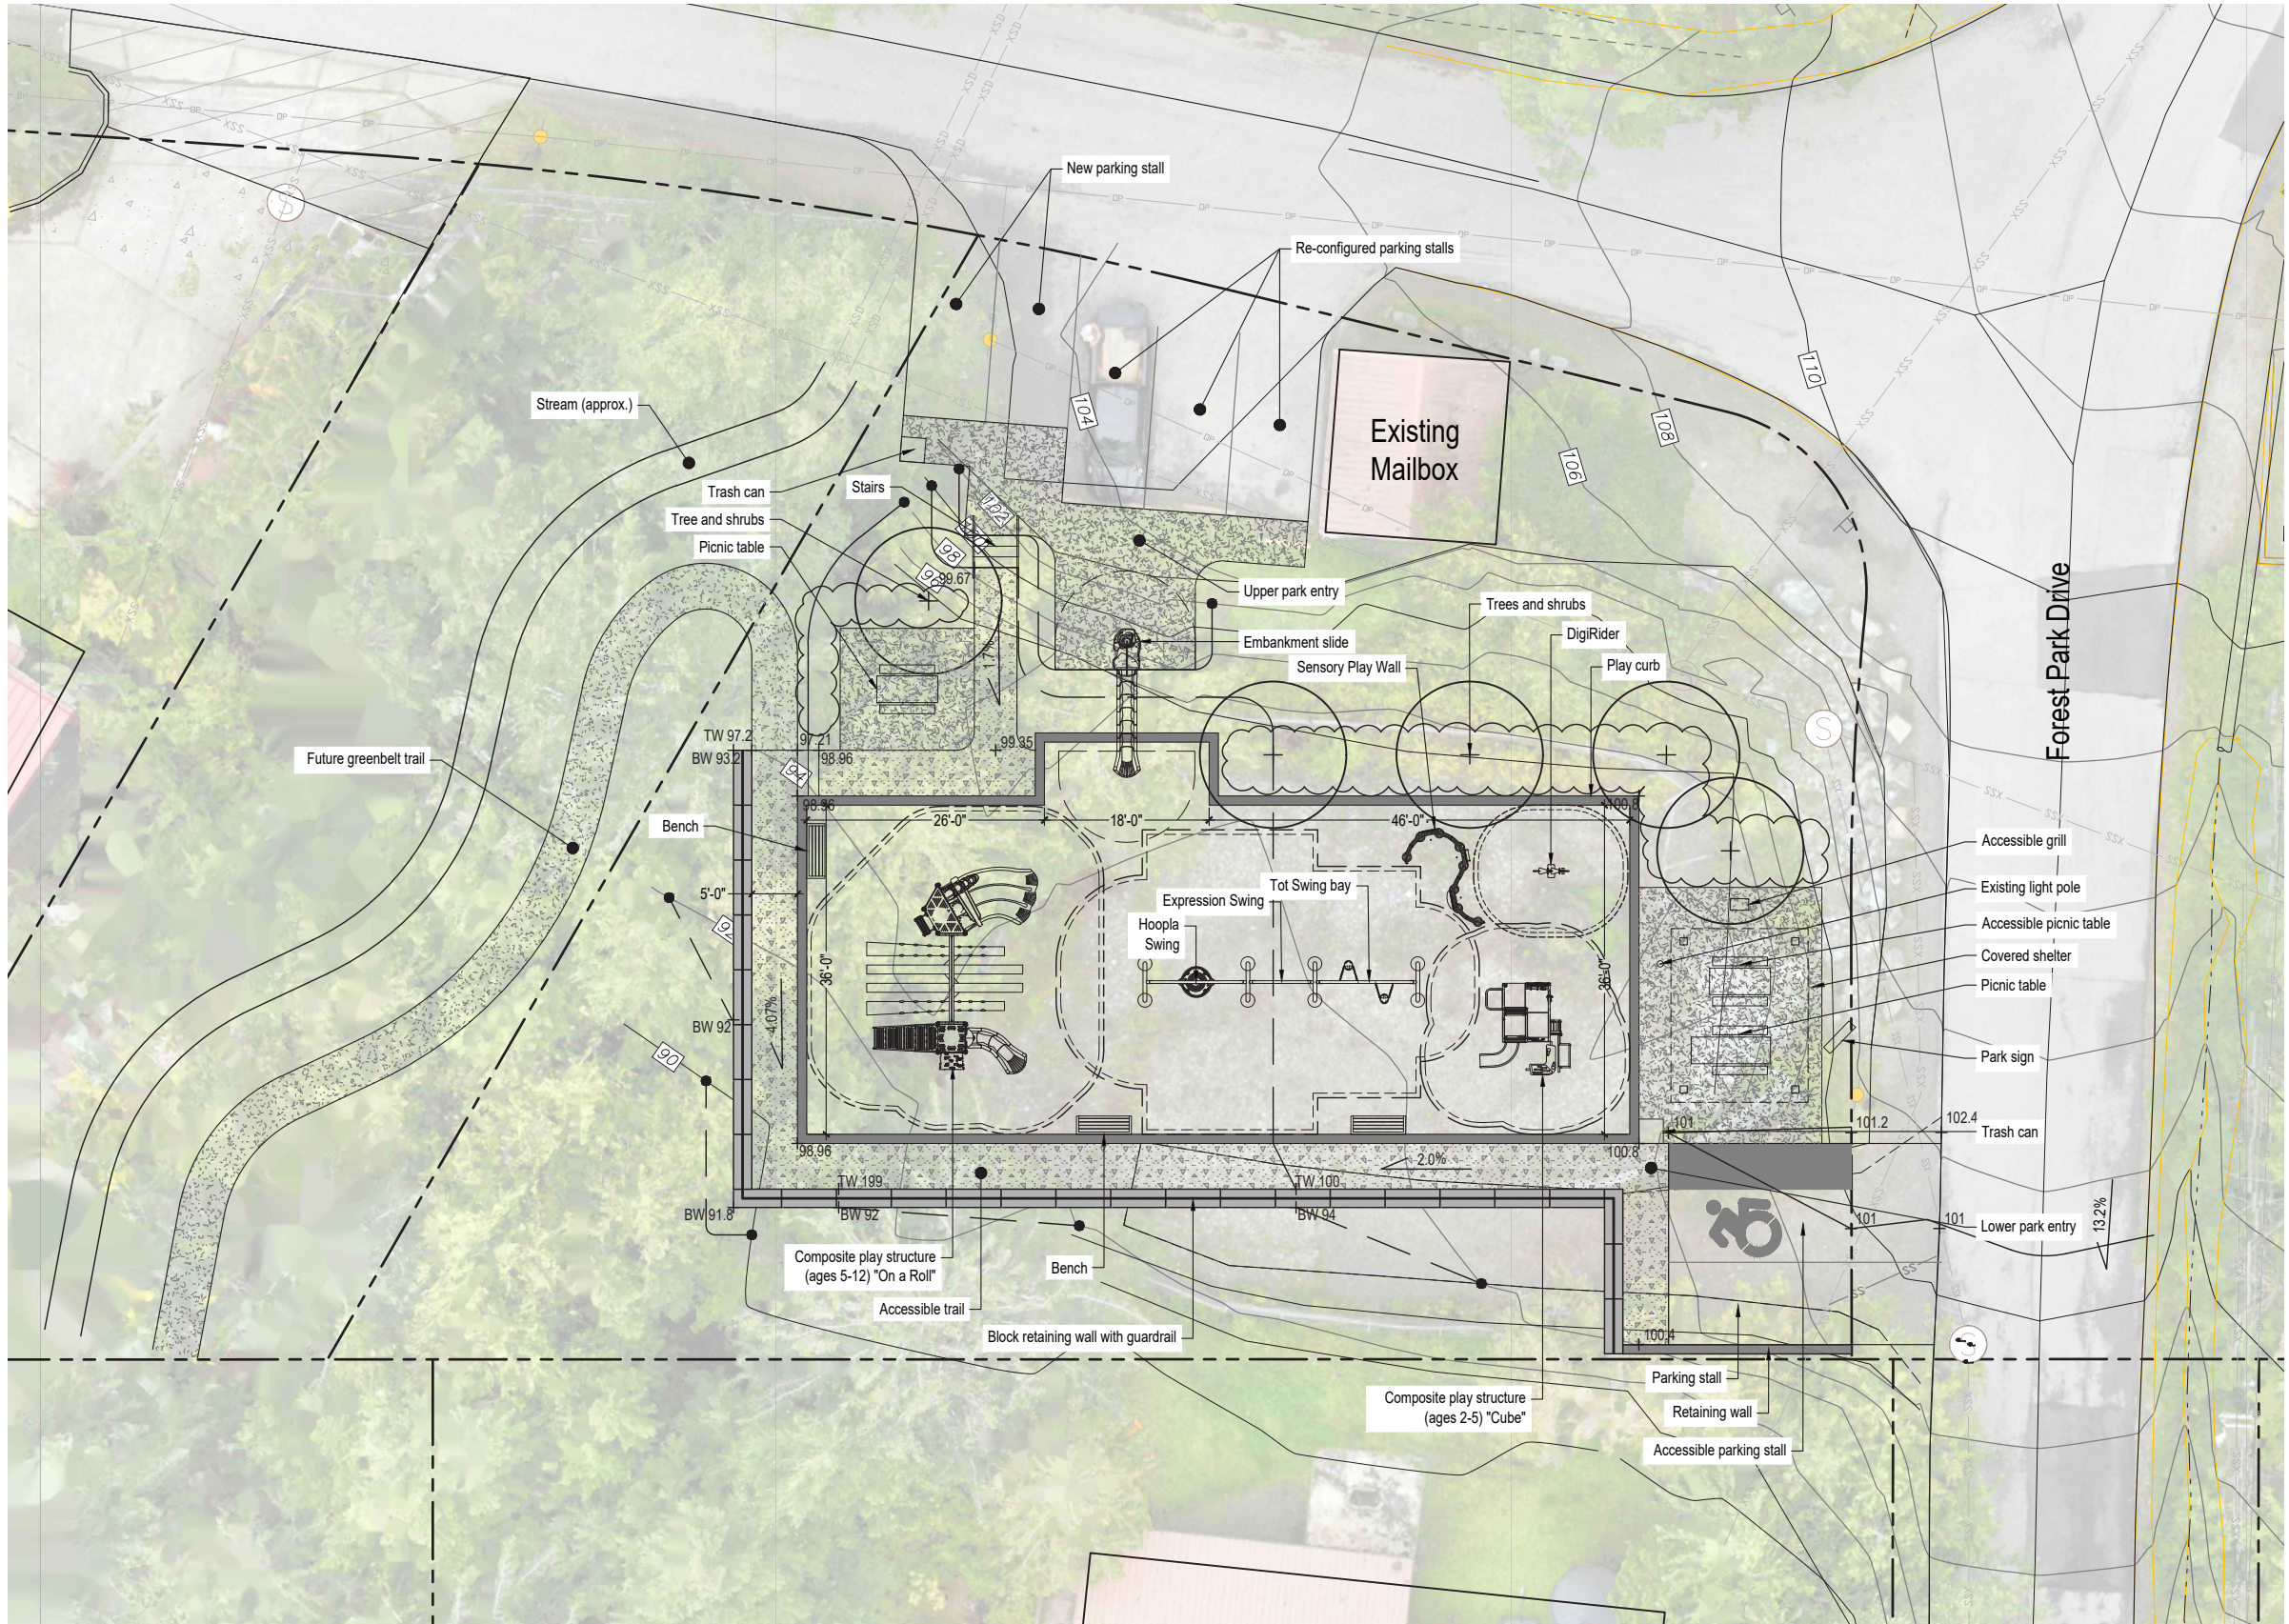

ketchikan gateway borough

parks and playground upgrades

Forest Park Concept

rev. 2024/09/25

ketchikan gateway borough

parks and playground upgrades

Composite Structure (ages 2-5)

Composite Structure (ages 5-12)

Embankment Slide

DigiRider

Hoopla Swing (Swing only)

Sensory Play Wall

Expression Swing