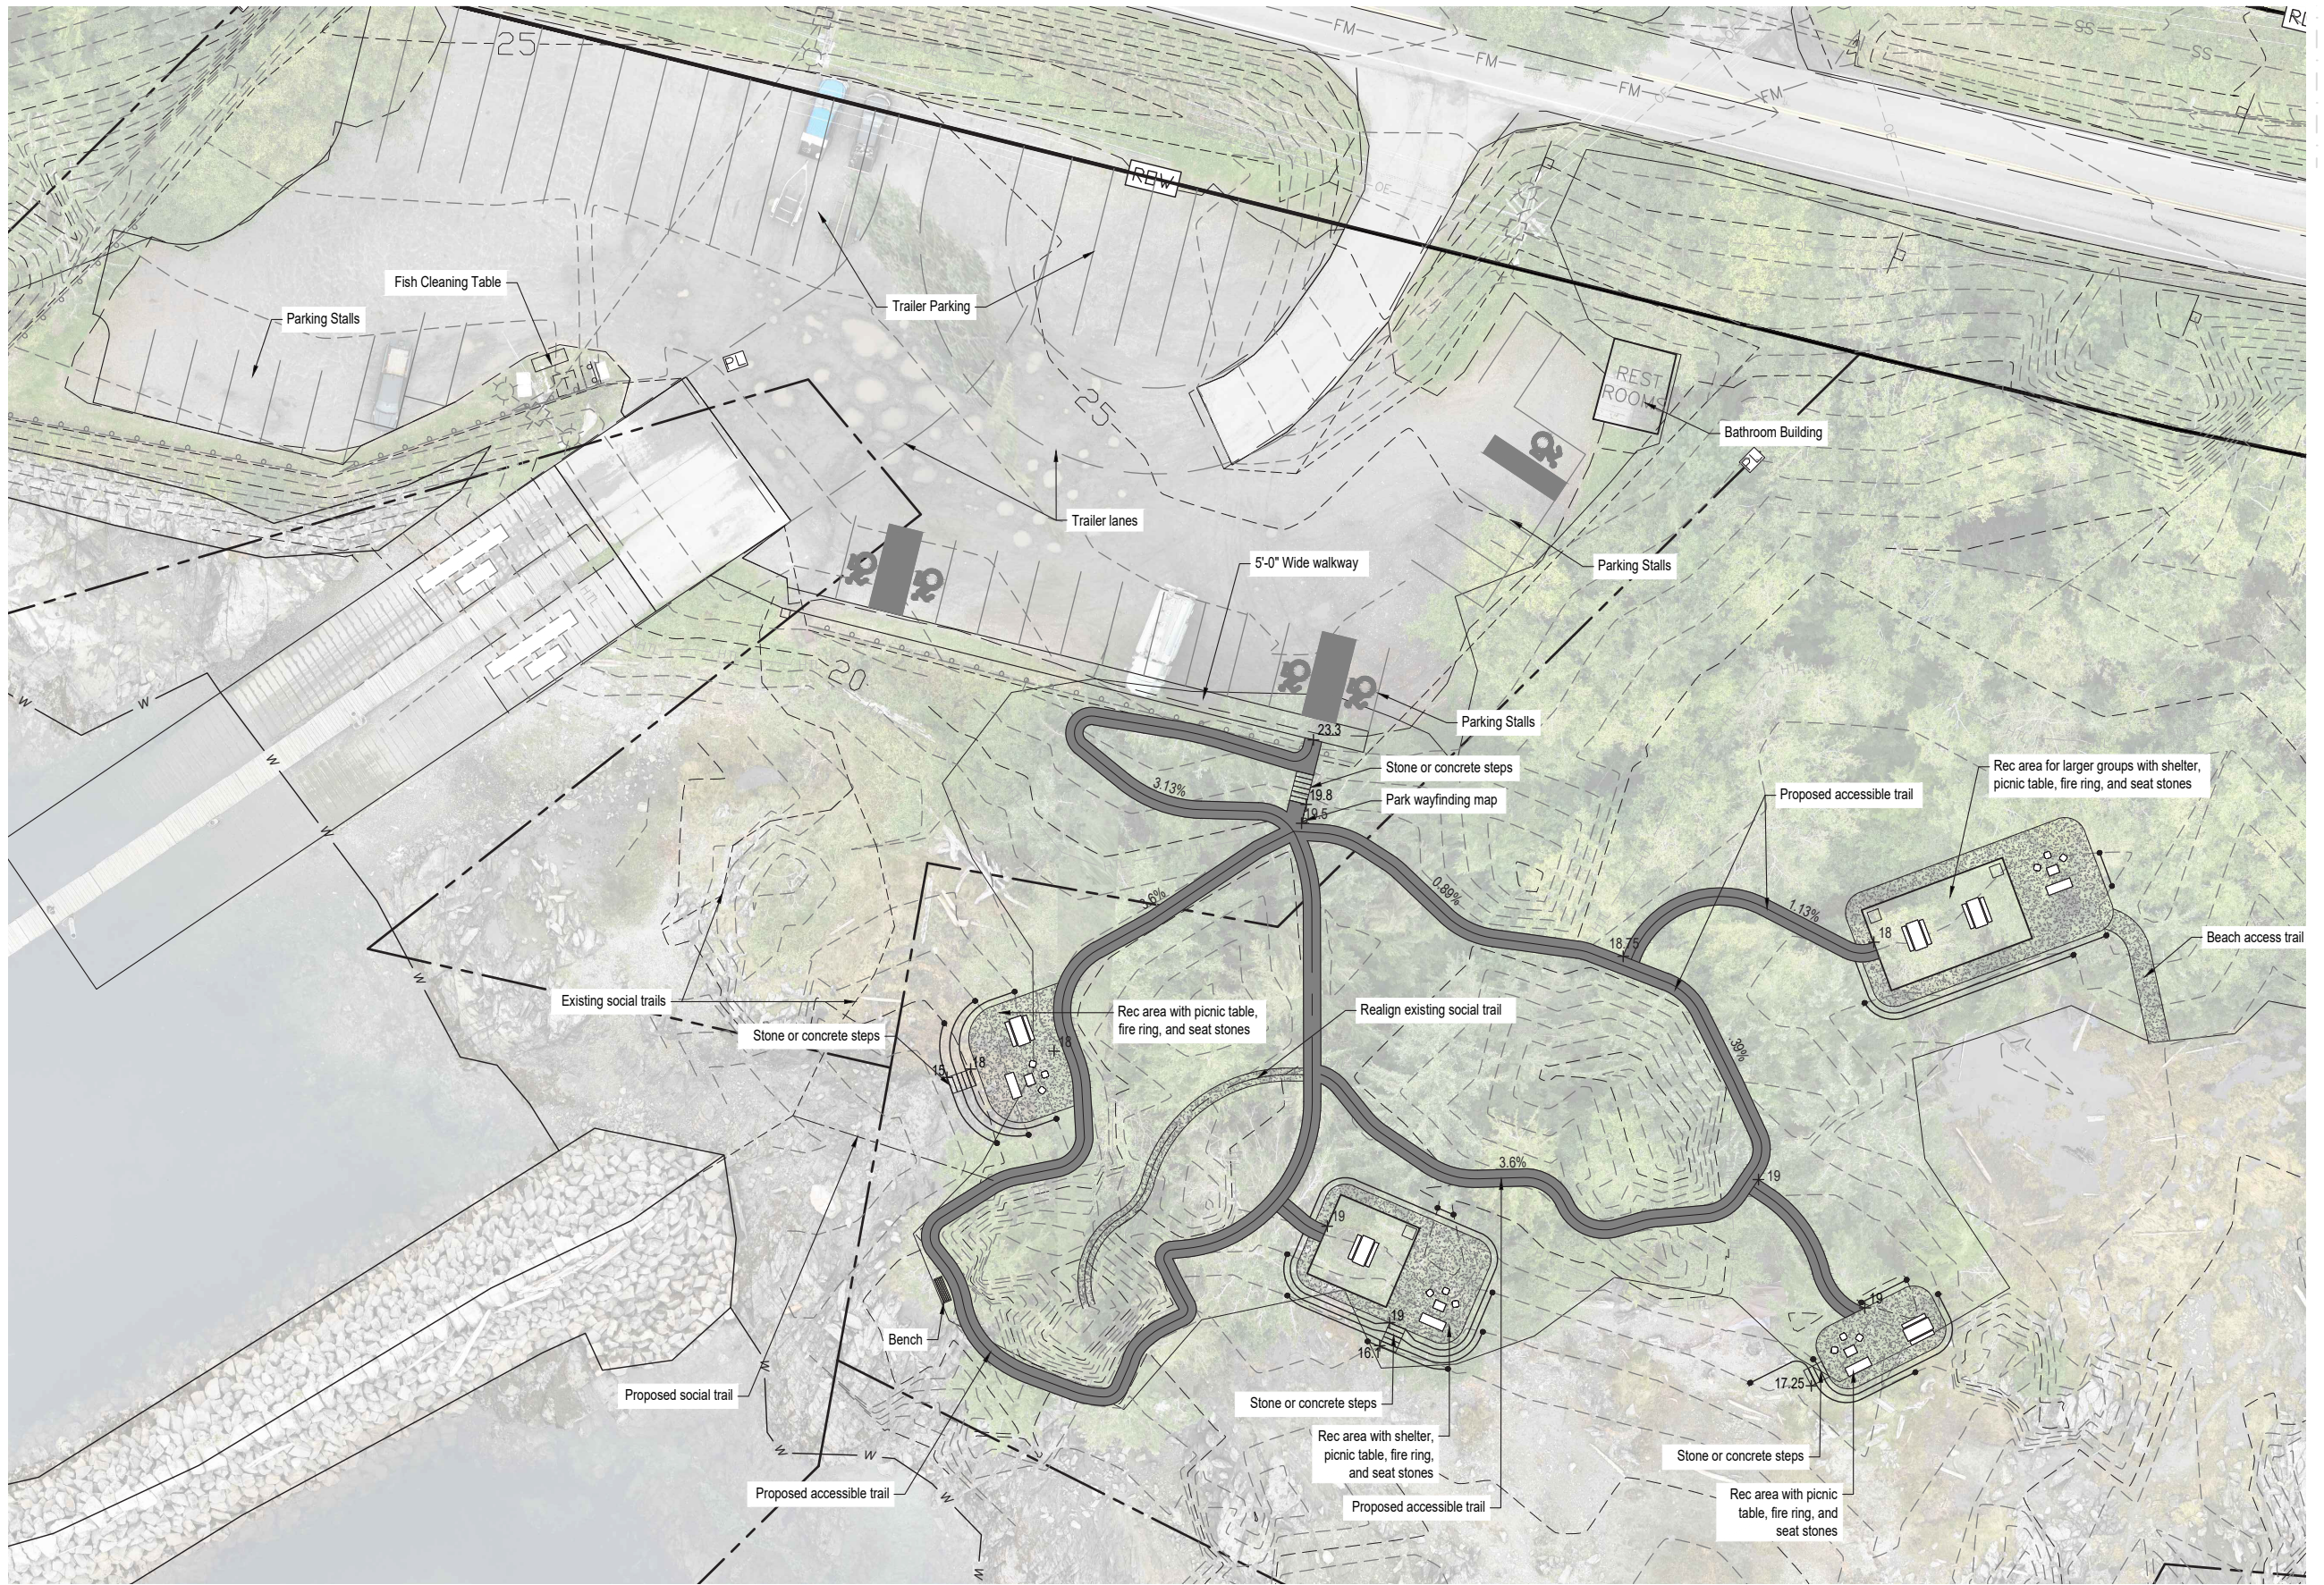

Ketchikan Gateway Borough

Parks and Playground Upgrades

Mountain Point Park Concept

rev. 2024/09/25