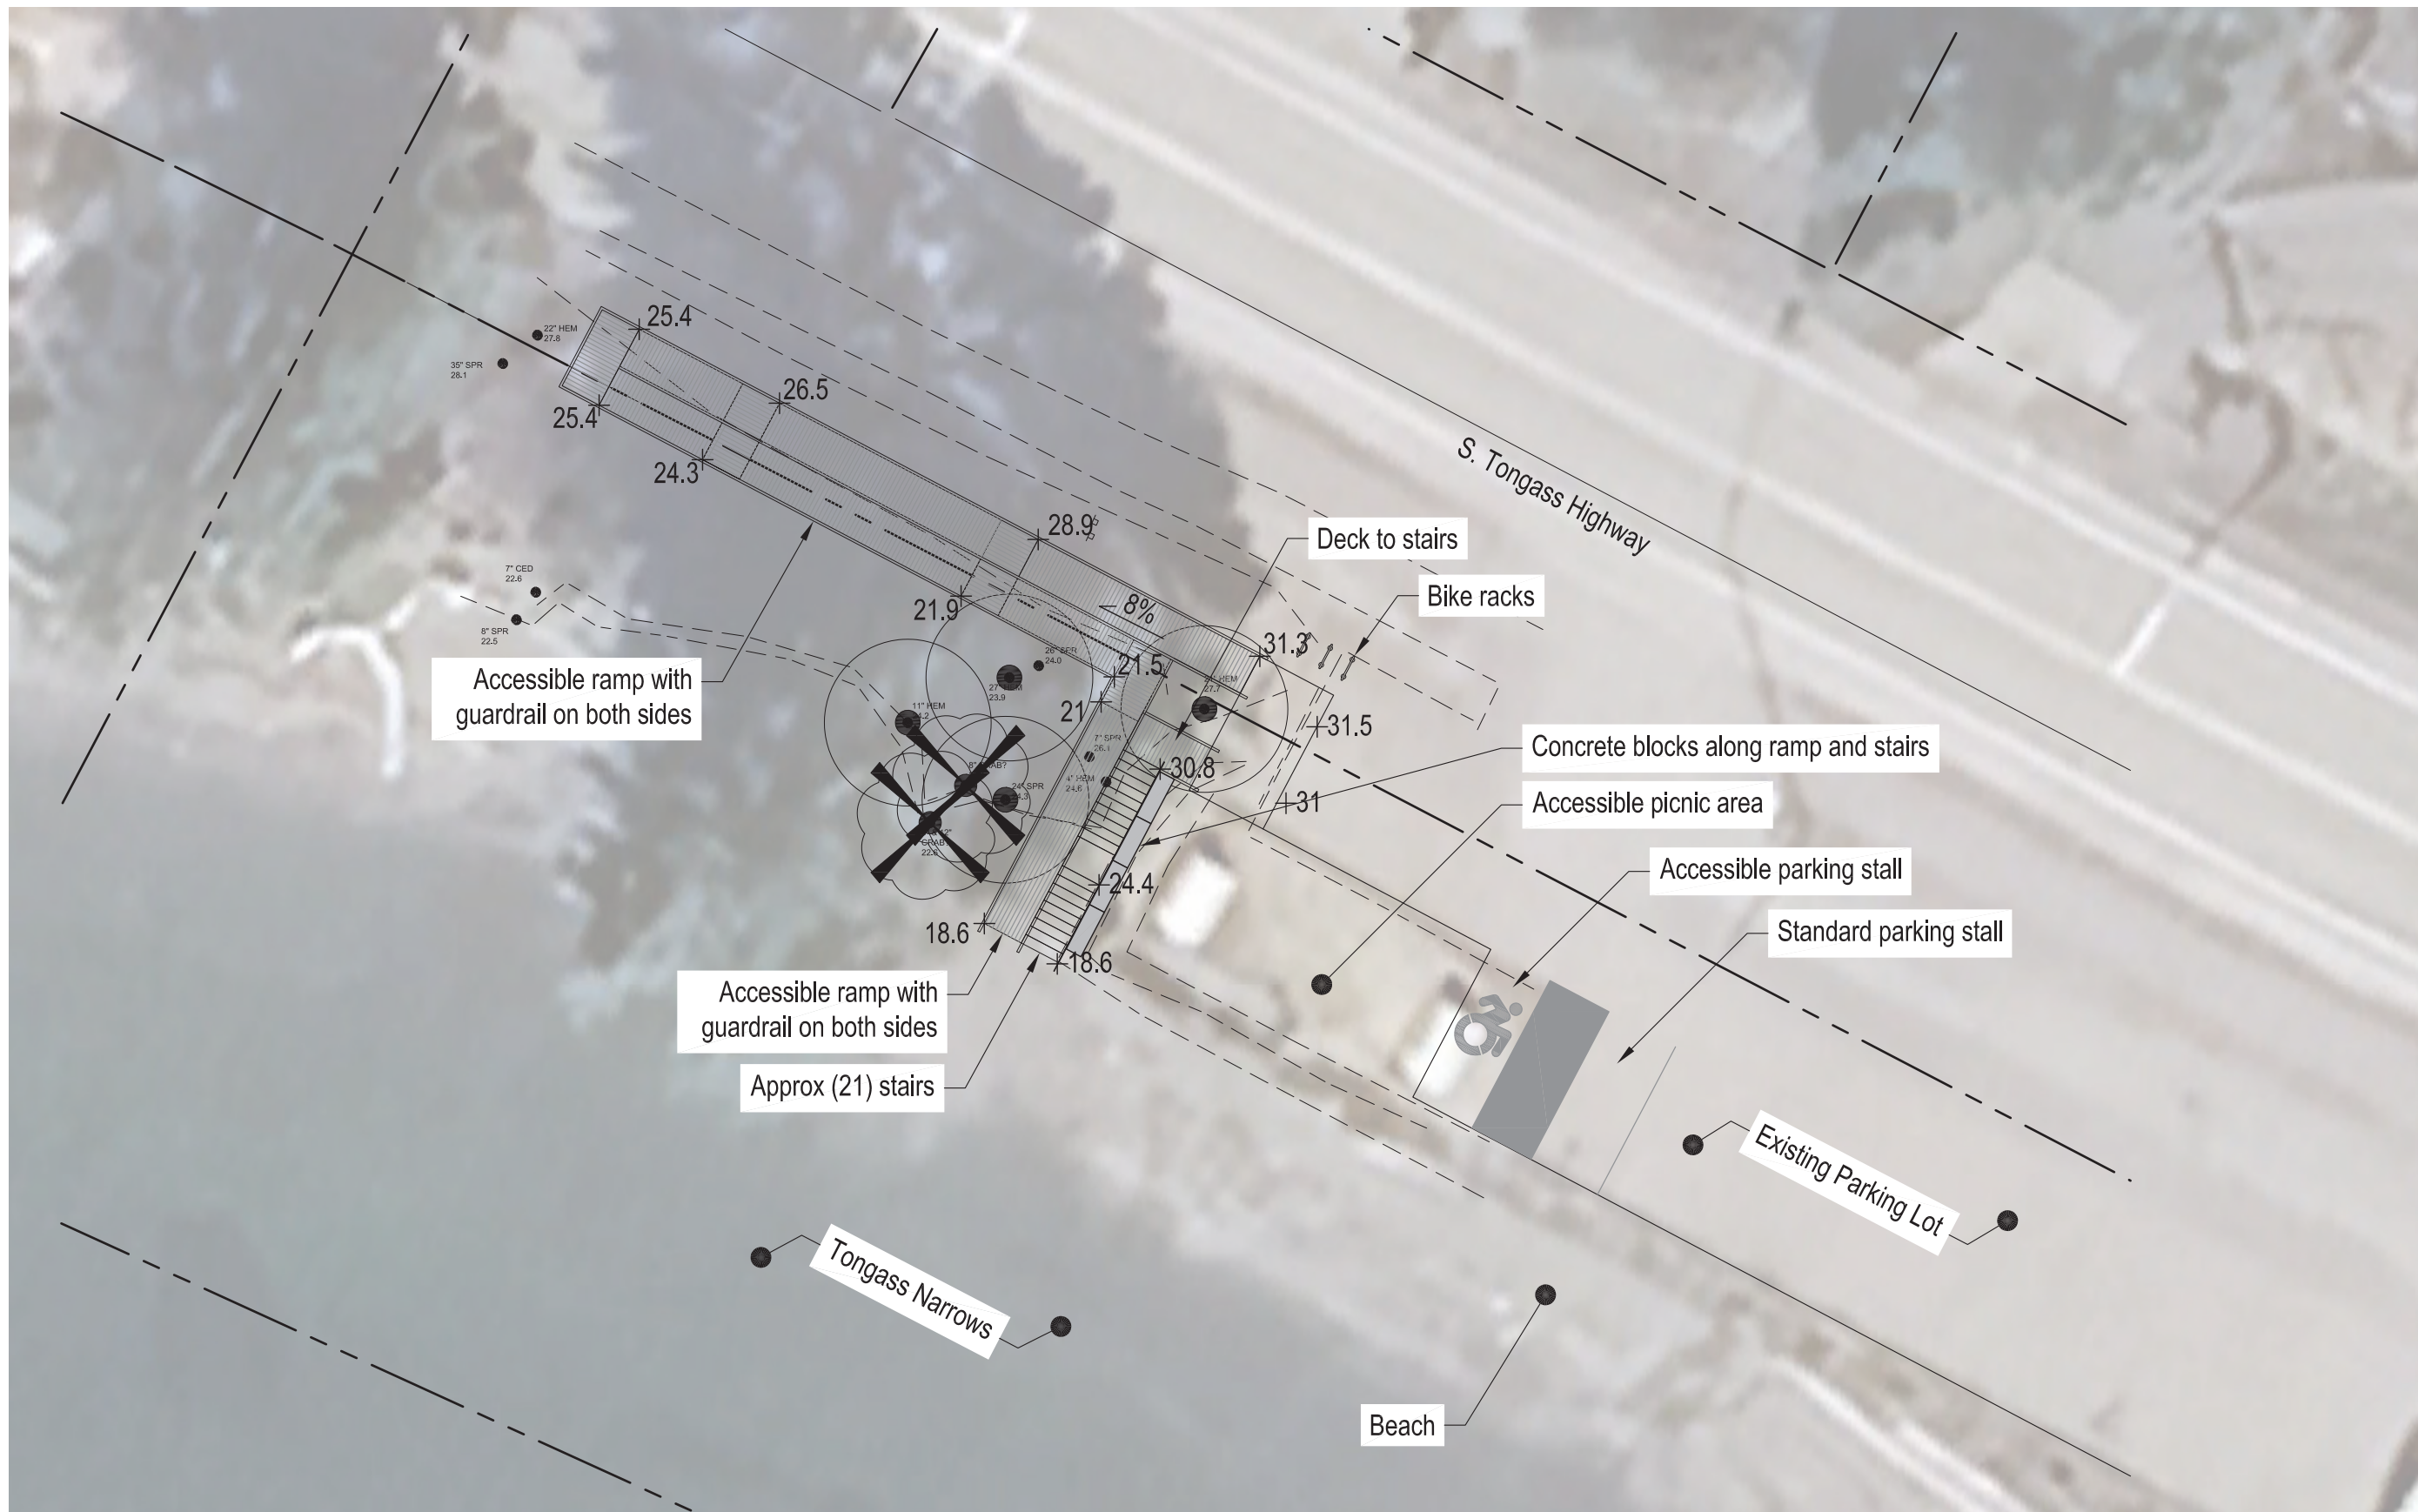

rotary beach park

accessibility and playground upgrades

north site - ramp and stairs concept

rev: 2024/09/27

rotary beach park

accessibility and playground upgrades

south site concept

rev: 2024/09/27

0 15 30 60FT
1"=30'-0" @ 11x17

rotary beach park

accessibility and playground upgrades

Embankment Slide

Cone Spinner

Swing Set

south site - concept c equipment

rev: 2024/09/27

0 15 30 60FT
1"=30'-0" @ 11x17