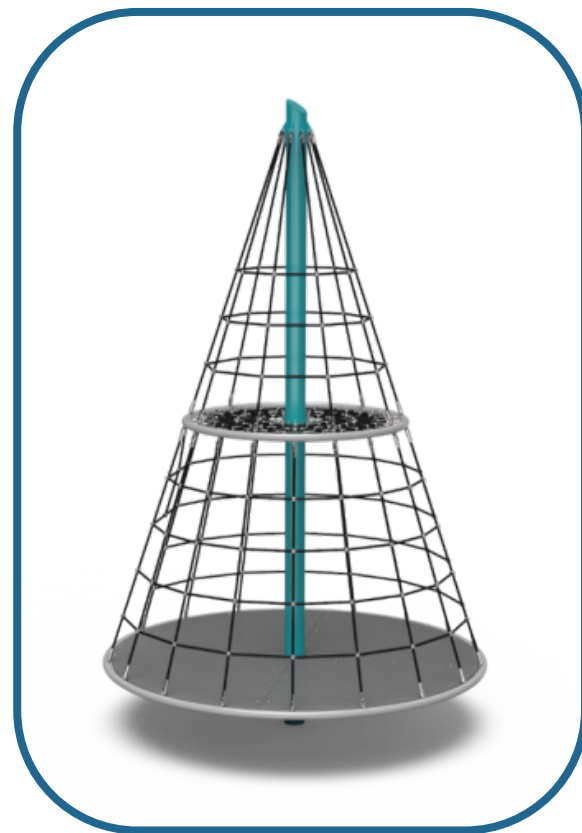

rotary beach park

accessibility and playground upgrades

north site - ramp and stairs concept

rev: 2024/09/27

rotary beach park

accessibility and playground upgrades

south site concept

rev: 2024/09/27

0 15 30 60FT
1"=30'-0" @ 11x17

rotary beach park

accessibility and playground upgrades

Embankment Slide

Cone Spinner

Swing Set

south site - concept c equipment

rev: 2024/09/27

0 15 30 60FT
1"=30'-0" @ 11x17