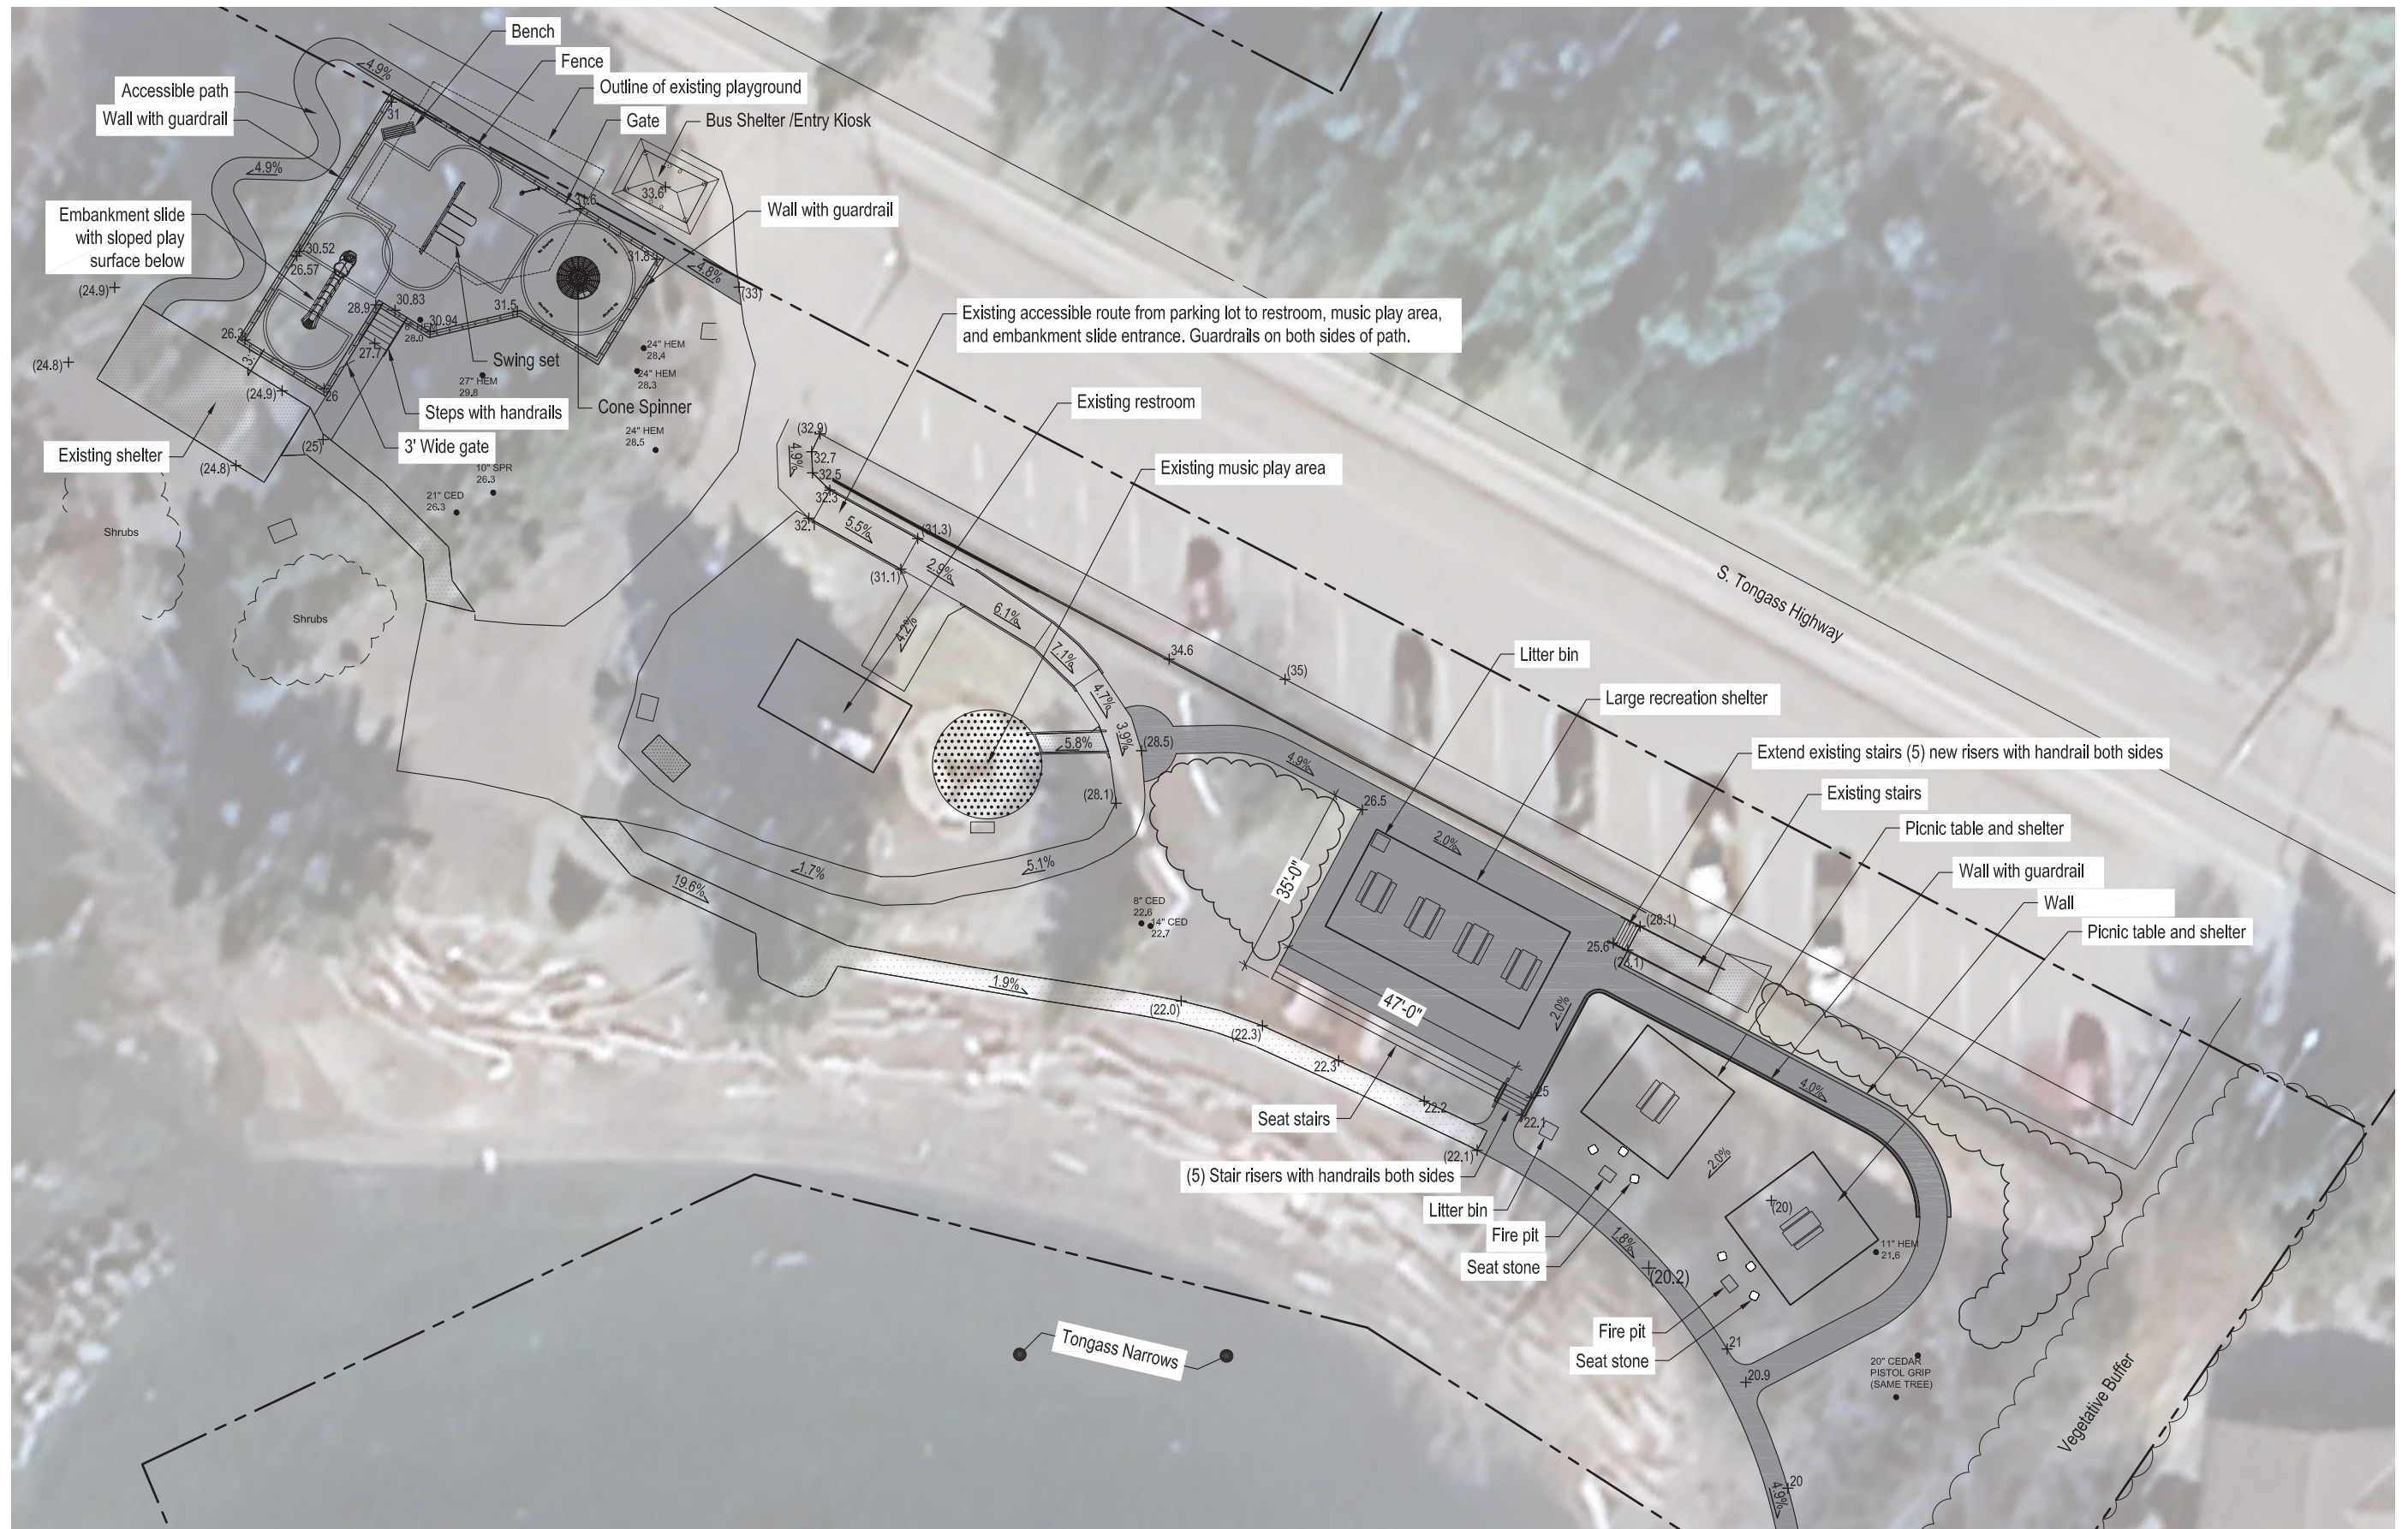

rotary beach park

accessibility and playground upgrades

north site - ramp and stairs concept

rev: 2024/09/27

rotary beach park

accessibility and playground upgrades

south site concept

rev: 2024/09/27

0 15 30 60FT
1"=30'-0" @ 11x17

rotary beach park

accessibility and playground upgrades

Embankment Slide

Cone Spinner

Swing Set

south site - concept c equipment

rev: 2024/09/27

0 15 30 60FT
1"=30'-0" @ 11x17